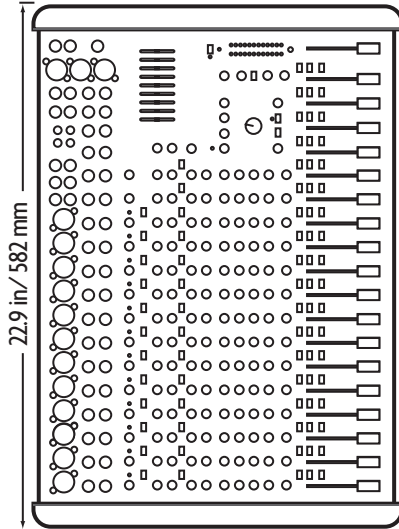

CFX12
WEIGHT
17.8 lb/
8.1 kg

CFX16
WEIGHT
21.0 lb/
9.5 kg

CFX20
WEIGHT
24.3 lb/
11.0 kg