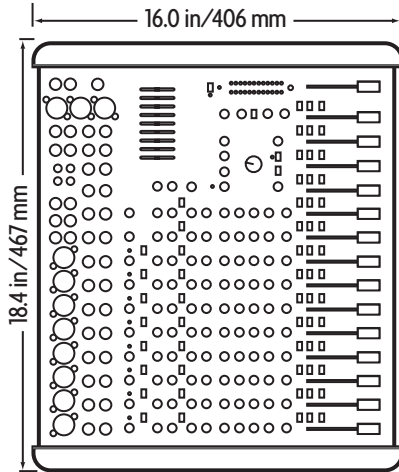

CFX12
WEIGHT
17.8 lb/
8.1 kg

CFX16
WEIGHT
21.0 lb/
9.5 kg

CFX20
WEIGHT
24.3 lb/
11.0 kg